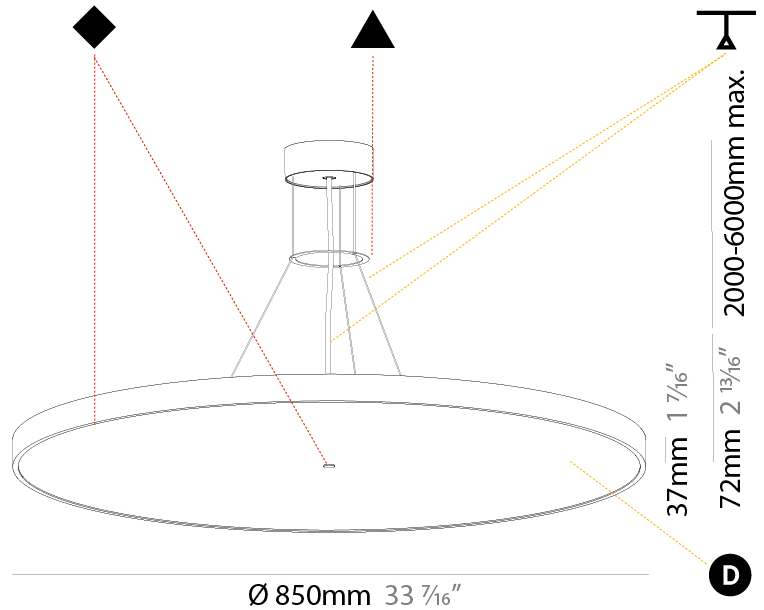

GENERAL

Series: Sign Diva
Subseries: Sign Diva
Partner: Prolicht
Division: Architectural
Installation: Suspension
Product Type: Pendant
Mounting Location: Ceiling
Light Distribution: Direct / Indirect

PHYSICAL

Shape: Round
Diameter (mm): 850
Diameter (in): 33 7/16"
Height (mm): 72
Height (in): 2 13/16"
Max. Overall Height (mm): 6072
Max. Overall Height (in): 239 1/16"
Weight (kg): 14.868
Weight (lbs): 32.78
Diffuser: PMMA - Opal / Micro-Prism / Sparkling Secret / Vintage Industrial
Fixture Finish: SSR / BKV / CWI / CRY / HAB / UFT / ITA / RUA / FTG / MYG / LOD / PUS / FRO / FUP / KIA / POP / BLS / SPG / MEY / GOH / CHC / COM / ABZ / JAG / OBR / MOS / ROR
Fixture Material: PMMA / Extruded Aluminum / Steel
Cable Details: 2000mm or 6000mm Transparent Cable

ELECTRICAL

Lamp Type: LED (Zhaga Standard)
Input Wattage (W): 118.8
Total Output Wattage (W): 94.8
Dimming: Tri-Mode (Non-Dimming and Phase Dimming (120Vac only) and 0-10V Dimming)
Driver Included: Yes
Driver Location: Integrated
Driver Type: Constant Current - Universal
Driver Class: Class 2
Input Voltage (V): 120 - 277
Constant Current (MA): 600 / 350

LED

Color Temperature (°K): 2700 / 3000 / 3500 / 4000
Max. Delivered Lumen (lm): 9880 / 12310 / 12554 / 12810
CRI: >90 CRI
Lamp Life (hrs): 50000

OPTICAL

RATINGS AND CERTIFICATIONS

Certified By: Certified for North American Standards
IP rating: IP20