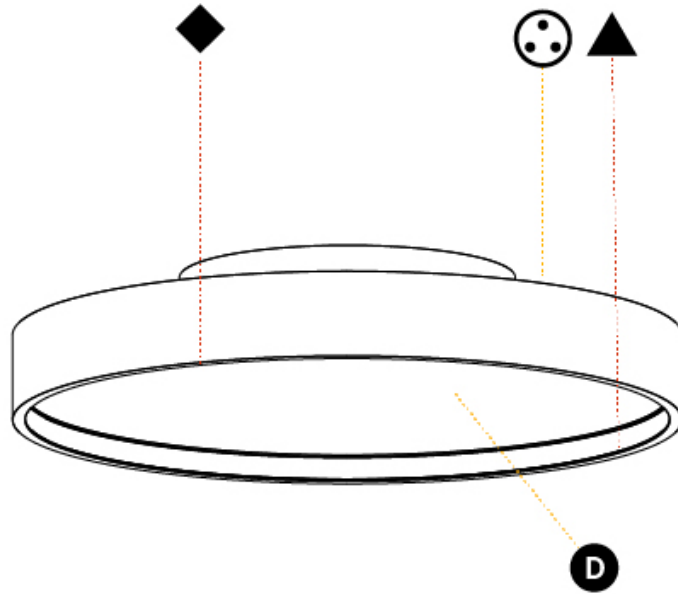

A3D096-

PROJECT

TYPE

SPECIFIER

QUANTITY

DATE

A