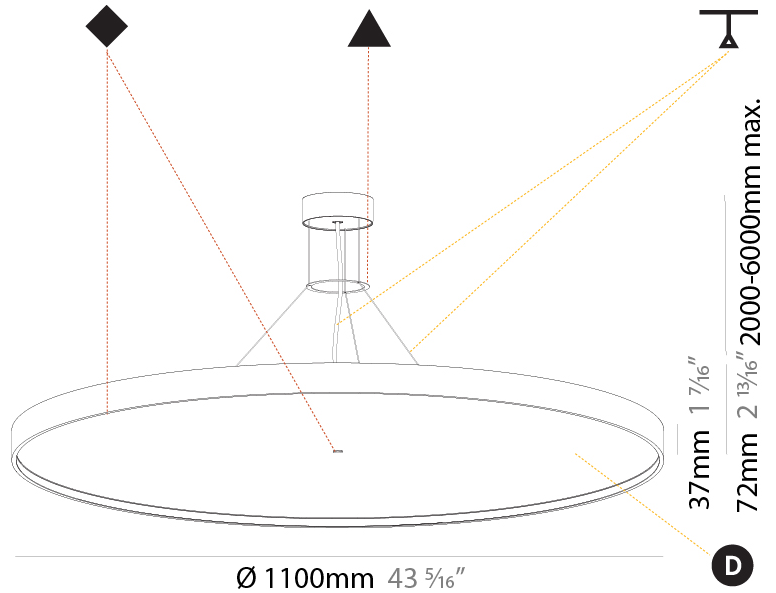

GENERAL

Series: Sign Diva
Subseries: Sign Diva
Partner: Prolicht
Division: Architectural
Installation: Suspension
Product Type: Pendant
Mounting Location: Ceiling
Light Distribution: Direct / Indirect

PHYSICAL

Shape: Round
Diameter (mm): 1100
Diameter (in): 43 ⁵/₁₆"
Height (mm): 72
Height (in): 2 ¹³/₁₆"
Weight (kg): 20.78
Weight (lbs): 45.81
Diffuser: PMMA - Opal / Micro-Prism / Sparkling Secret / Vintage Industrial
Fixture Finish: SSR / BKV / CWI / CRY / HAB / UFT / ITA / RUA / FTG / MYG / LOD / PUS / FRO / FUP / KIA / POP / BLS / SPG / MEY / GOH / CHC / COM / ABZ / JAG / OBR / MOS / ROR
Fixture Material: PMMA / Extruded Aluminum / Steel
Cable Details: 2000mm/78 3/4" or 6000mm/236 1/4" Transparent Cable

ELECTRICAL

Lamp Type: LED (Zhaga Standard)
Input Wattage (W): 169.4 / 28.6
Total Output Wattage (W): 135 / 24
Dimming: Tri-Mode (Non-Dimming and Phase Dimming (120Vac only) and 0-10V Dimming)
Driver Included: Yes
Driver Location: Integrated
Driver Type: Constant Current - Universal
Driver Class: Class 2
Input Voltage (V): 120 - 277
Constant Current (MA): 600 / 350

LED

Color Temperature (*K): 2700 / 3000 / 3500 / 4000
Max. Delivered Lumen (lm): 20030 / 20610 / 21050 / 21480
CRI: >90 CRI
Lamp Life (hrs): 50000

OPTICAL

RATINGS AND CERTIFICATIONS

Certified By: Certified for North American Standards
IP rating: IP20

PROJECT	_____
TYPE	_____
SPECIFIER	_____
QUANTITY	_____
DATE	_____