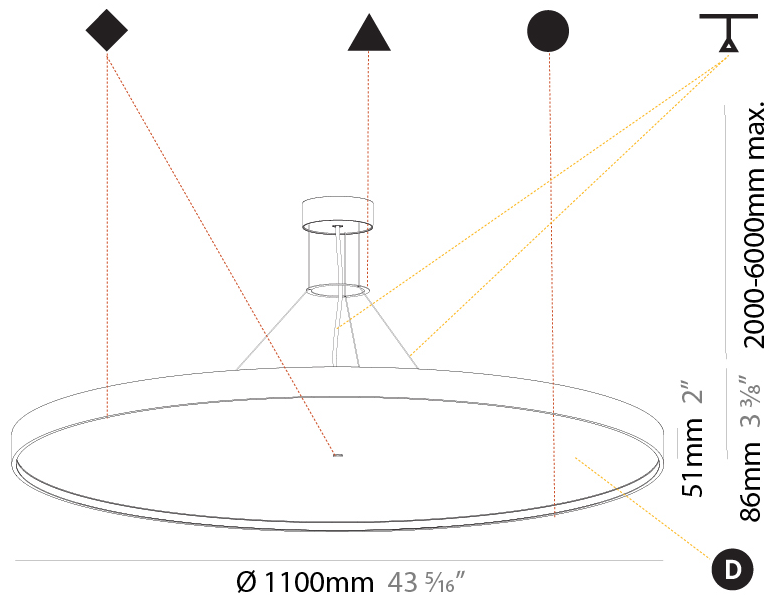

GENERAL

Series: Sign Diva
Subseries: Sign Diva Korona
Partner: Prolicht
Division: Architectural
Installation: Suspension
Product Type: Pendant
Mounting Location: Ceiling
Light Distribution: Direct / Indirect

PHYSICAL

Shape: Round
Diameter (mm): 1100
Diameter (in): 43 ⁵/₁₆"
Height (mm): 86
Height (in): 3 ³/₈"
Max. Overall Height (mm): 2086
Max. Overall Height (in): 82 ¹/₈"
Weight (kg): 21.027
Weight (lbs): 46.36
Diffuser: [PMMA - Opal](#) / [Micro-Prism](#) / [Sparkling Secret](#) / [Vintage Industrial](#)
Fixture Finish: [SSR / BKV / CWI / CRY / HAB / UFT / ITA / RUA / FTG / MYG / LOD / PUS / FRO / FUP / KIA / POP / BLS / SPG / MEY / GOH / CHC / COM / ABZ / JAG / OBR / MOS / ROR](#)
Fixture Material: [PMMA](#) / [Extruded Aluminum](#) / [Steel](#)
Cable Details: 2000mm or 6000mm Transparent Cable

ELECTRICAL

Lamp Type: LED (Zhaga Standard)
Input Wattage (W): 170
Total Output Wattage (W): 135 / 24
Dimming: [Tri-Mode (Non-Dimming and Phase Dimming (120Vac only) and 0-10V Dimming)](#)
Driver Included: Yes
Driver Location: Integrated
Driver Type: Constant Current - Universal
Driver Class: Class 2
Input Voltage (V): 120 - 277
Constant Current (MA): 600 / 350

LED

Color Temperature (°K): [2700](#) / [3000](#) / [3500](#) / [4000](#)
Max. Delivered Lumen (lm): 17378 / 18180 / 20741 / 21164
Nominal Lumen (lm): 22701 / 23749 / 27094 / 27647
CRI: >90 CRI
Lamp Life (hrs): 50000

OPTICAL

RATINGS AND CERTIFICATIONS

Certified By: Certified for North American Standards
IP rating: IP20