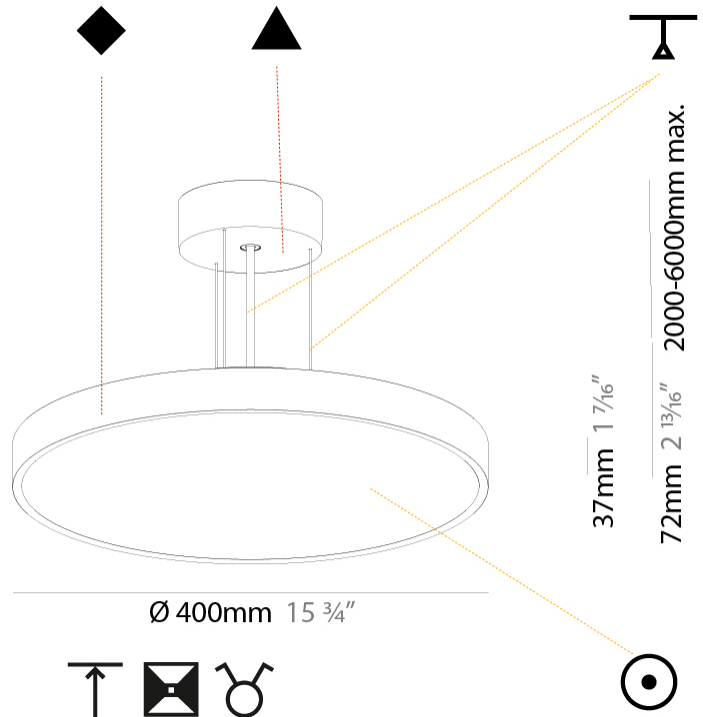

GENERAL

Series: Sign Diva
Subseries: Sign Diva
Partner: Prolicht
Division: Architectural
Installation: Suspension
Product Type: Pendant
Mounting Location: Ceiling
Light Distribution: Direct / Indirect

PHYSICAL

Shape: Round
Diameter (mm): 400
Diameter (in): 15 3/4
Height (mm): 72
Height (in): 2 13/16
Max. Overall Height (mm): 2072
Max. Overall Height (in): 81 3/16
Weight (kg): 3.398
Weight (lbs): 7.49

Diffuser: [PMMA - Opal / Micro-Prism / Sparkling Secret / Vintage Industrial with Shine Ring](#)
Fixture Finish: [SSR / BKV / CWI / CRY / HAB / UFT / ITA / RUA / FTG / MYG / LOD / PUS / FRO / FUP / KIA / POP / BLS / SPG / MEY / GOH / CHC / COM / ABZ / JAG / OBR / MOS / ROR](#)
Fixture Material: [PMMA / Extruded Aluminum / Steel](#)
Cable Details: [2000mm or 6000mm Transparent Cable](#)

ELECTRICAL

Lamp Type: LED (Zhaga Standard)
Input Wattage (W): 34.1
Total Output Wattage (W): 16 / 12
Dimming: [Tri-Mode (Non-Dimming and Phase Dimming (120Vac only) and 0-10V Dimming)](#)
Driver Included: Yes
Driver Location: Integrated
Driver Type: Constant Current - Universal
Driver Class: Class 2
Input Voltage (V): 120 - 277
Constant Current (MA): 500

LED

Color Temperature (°K): [2700 / 3000 / 3500 / 4000](#)
Max. Delivered Lumen (lm): [2676 / 2651 / 2681 / 2736](#)
CRI: >90 CRI
Lamp Life (hrs): 50000

OPTICAL

RATINGS AND CERTIFICATIONS

Certified By: Certified for North American Standards
IP rating: IP20

A