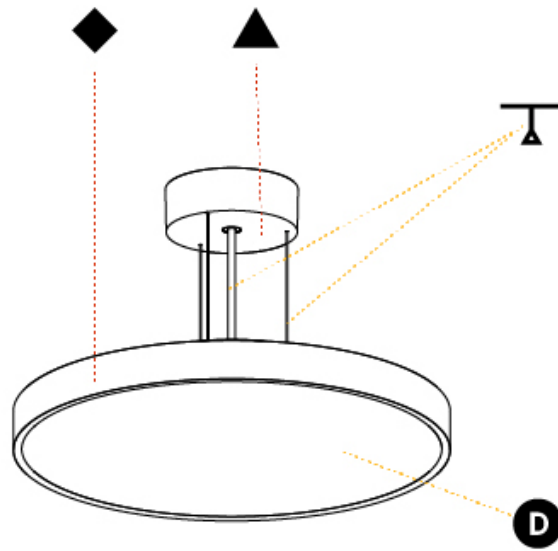

SIGN DIVA KORONA SUSPENSION

A300012-

PROJECT _____

TYPE _____

SPECIFIER _____

QUANTITY _____

DATE _____

A