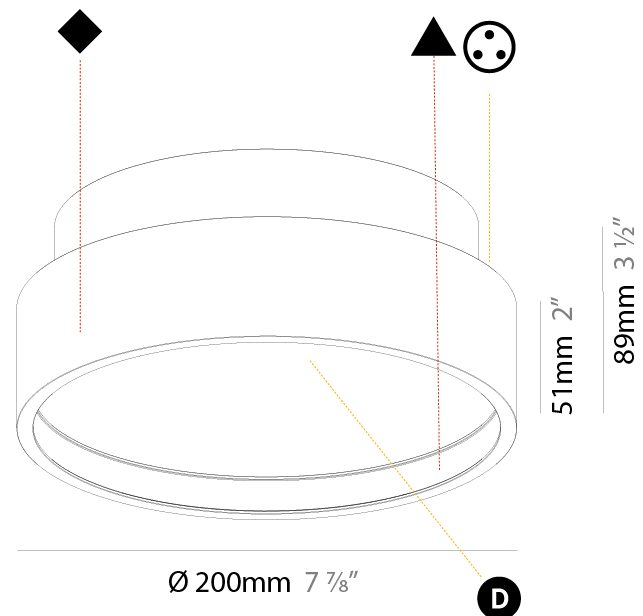

GENERAL

Series: Sign Diva
Subseries: Sign Diva Korona
Partner: Prolicht
Division: Architectural
Installation: Surface
Product Type: Ceiling Surface
Mounting Location: Ceiling
Light Distribution: Direct / Indirect

PHYSICAL

Shape: Round
Diameter (mm): 200
Diameter (in): 7 7/8
Height (mm): 89
Height (in): 3 1/2
Weight (kg): 1.261
Weight (lbs): 2.78
Diffuser: Direct - PMMA - Opal/Micro-Prism/Sparkling Secret/Vintage Industrial / Indirect - White/Yellow/Orange/Red/Blue/Green
Fixture Finish: SSR / BKV / CWI / CRY / HAB / UFT / ITA / RUA / FTG / MYG / LOD / PUS / FRO / FUP / KIA / POP / BLS / SPG / MEY / GOH / CHC / COM / ABZ / JAG / OBR / MOS / ROR
Fixture Material: PMMA / Extruded Aluminum / Steel

ELECTRICAL

Lamp Type: LED (Zhaga Standard)
Input Wattage (W): 12.1
Total Output Wattage (W): 11
Dimming: Tri-Mode (Non-Dimming and Phase Dimming (120Vac only) and 0-10V Dimming)
Driver Included: Yes
Driver Location: Integrated
Driver Type: Constant Current - Universal
Driver Class: Class 2
Input Voltage (V): 120 - 277
Constant Current (MA): 350

LED

Color Temperature (°K): 3000 / 3500 / 4000
Max. Delivered Lumen (lm): 1100 / 1117 / 1140
CRI: >90 CRI
Lamp Life (hrs): 50000

OPTICAL

RATINGS AND CERTIFICATIONS

Certified By: Certified for North American Standards
IP rating: IP20

PROJECT
TYPE
SPECIFIER
QUANTITY
DATE