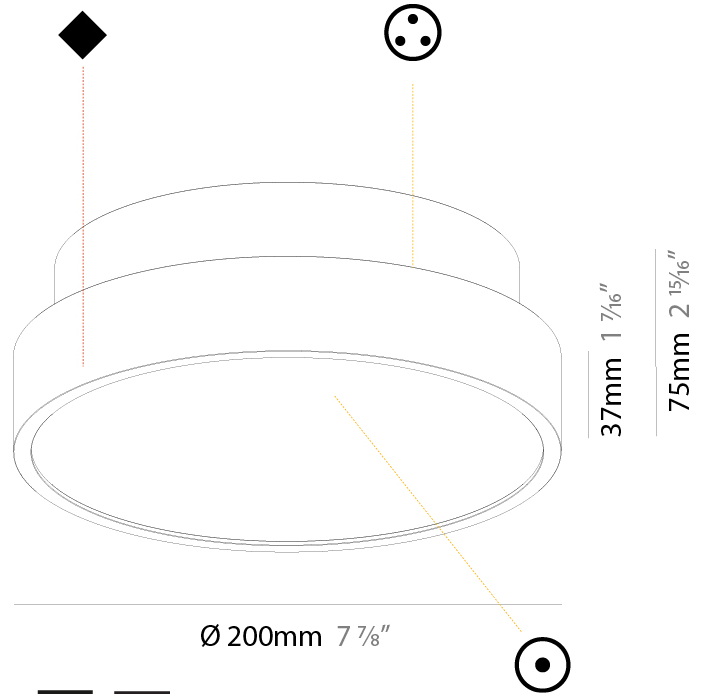

GENERAL

Series: Sign Diva
Subseries: Sign Diva
Partner: Prolicht
Division: Architectural
Installation: Surface
Product Type: Ceiling Surface
Mounting Location: Ceiling
Light Distribution: Direct / Indirect

PHYSICAL

Shape: Round
Diameter (mm): 200
Diameter (in): 7 7/8
Height (mm): 75
Height (in): 2 15/16
Weight (kg): 1.12
Weight (lbs): 2.469

Diffuser: Direct - PMMA - Opal/Micro-Prism/Sparkling Secret/Vintage Industrial with Shine Ring / Indirect - White/Yellow/Orange/Red/Blue/Green

Fixture Finish: SSR / BKV / CWI / CRY / HAB / UFT / ITA / RUA / FTG / MYG / LOD / PUS / FRO / FUP / KIA / POP / BLS / SPG / MEY / GOH / CHC / COM / ABZ / JAG / OBR / MOS / ROR

Fixture Material: PMMA / Extruded Aluminum / Steel

ELECTRICAL

Lamp Type: LED (Zhaga Standard)
Input Wattage (W): 12.1
Total Output Wattage (W): 11
Dimming: Tri-Mode (Non-Dimming and Phase Dimming (120Vac only) and 0-10V Dimming)
Driver Included: Yes
Driver Location: Integrated
Driver Type: Constant Current - Universal
Driver Class: Class 2
Input Voltage (V): 120 - 277
Constant Current (MA): 350

LED

Color Temperature (°K): 3000 / 3500 / 4000
Max. Delivered Lumen (lm): 1100 / 1117 / 1140
CRI: >90 CRI
Lamp Life (hrs): 50000

OPTICAL

RATINGS AND CERTIFICATIONS

Certified By: Certified for North American Standards
IP rating: IP20

PROJECT
TYPE
SPECIFIER
QUANTITY
DATE