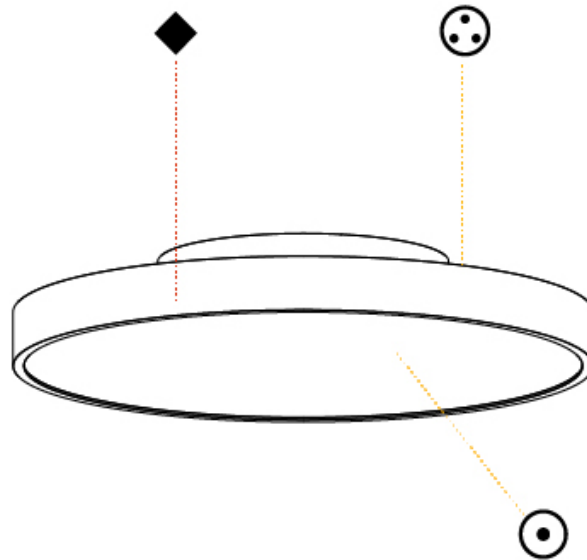

SIGN DIVA SURFACE

A3D086-

PROJECT _____

TYPE _____

SPECIFIER _____

QUANTITY _____

DATE _____

A