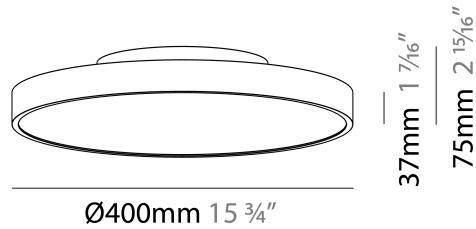

GENERAL

Series: Sign Diva
Subseries: Sign Diva
Partner: Prolicht
Division: Architectural
Installation: Surface
Product Type: Ceiling Surface
Mounting Location: Ceiling
Light Distribution: Direct / Indirect

PHYSICAL

Shape: Round
Diameter (mm): 400
Diameter (in): 15 3/4
Height (mm): 75
Height (in): 2 15/16
Weight (kg): 2.302
Weight (lbs): 5.075

Diffuser: [Direct - PMMA - Opal/Micro-Prism/Sparkling Secret/Vintage Industrial with Shine Ring / Indirect - White/Yellow/Orange/Red/Blue/Green](#)

Fixture Finish: [SSR / BKV / CWI / CRY / HAB / UFT / ITA / RUA / FTG / MYG / LOD / PUS / FRO / FUP / KIA / POP / BLS / SPG / MEY / GOH / CHC / COM / ABZ / JAG / OBR / MOS / ROR](#)

Fixture Material: [PMMA / Extruded Aluminum / Steel](#)

ELECTRICAL

Lamp Type: LED (Zhaga Standard)
Input Wattage (W): 19.8
Total Output Wattage (W): 16
Dimming: Tri-Mode (Non-Dimming and Phase Dimming (120Vac only) and 0-10V Dimming)
Driver Included: Yes
Driver Location: Integrated
Driver Type: Constant Current - Universal
Driver Class: Class 2
Input Voltage (V): 120 - 277
Constant Current (MA): 500

LED

Color Temperature (*K): 3000 / 3500 / 4000
Max. Delivered Lumen (lm): 2280 / 2313 / 2360
CRI: >90 CRI
Lamp Life (hrs): 50000

OPTICAL

RATINGS AND CERTIFICATIONS

Certified By: Certified for North American Standards
IP rating: IP20