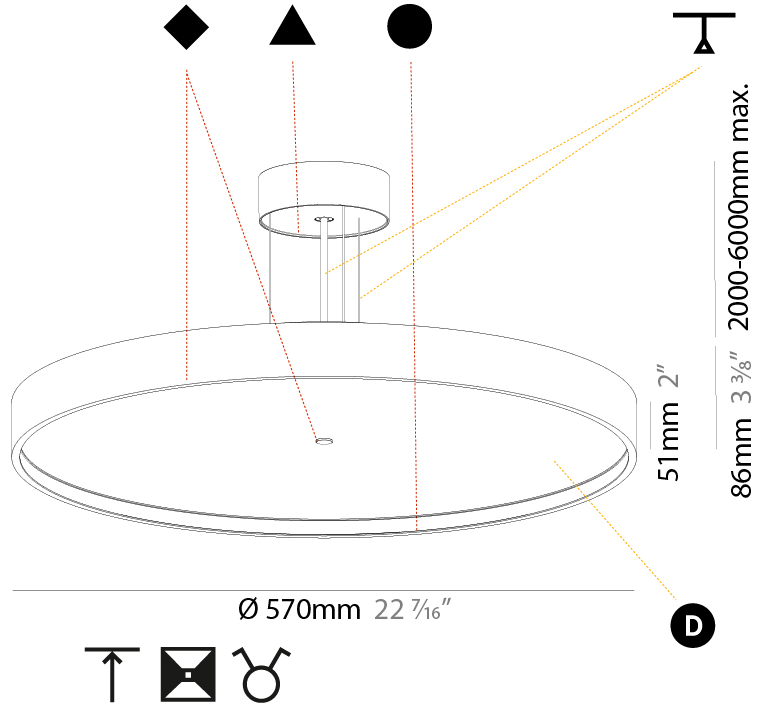

GENERAL

Series: Sign Diva
Subseries: Sign Diva Korona
Partner: Prolicht
Division: Architectural
Installation: Suspension
Product Type: Pendant
Mounting Location: Ceiling
Light Distribution: Direct / Indirect

PHYSICAL

Shape: Round
Diameter (mm): 570
Diameter (in): 22 7/16
Height (mm): 86
Height (in): 3 3/8
Weight (kg): 8.812
Weight (lbs): 19.43

Diffuser: PMMA - Opal / Micro-Prism / Sparkling Secret / Vintage Industrial

Fixture Finish: SSR / BKV / CWI / CRY / HAB / UFT / ITA / RUA / FTG / MYG / LOD / PUS / FRO / FUP / KIA / POP / BLS / SPG / MEY / GOH / CHC / COM / ABZ / JAG / OBR / MOS / ROR

Fixture Material: PMMA / Extruded Aluminum / Steel

Cable Details: 2000mm/78 3/4" or 6000mm/236 1/4" Transparent Cable

ELECTRICAL

Lamp Type: LED (Zhaga Standard)
Input Wattage (W): 67
Total Output Wattage (W): 60.9
Dimming: Tri-Mode (Non-Dimming and Phase Dimming (120Vac only) and 0-10V Dimming)
Driver Included: Yes
Driver Location: Integrated
Driver Type: Constant Current - Universal
Driver Class: Class 2
Input Voltage (V): 120 - 277
Constant Current (MA): 350

LED

Color Temperature (°K): 2700 / 3000 / 3500 / 4000
Max. Delivered Lumen (lm): 6632 / 6728 / 6812 / 6951
Nominal Lumen (lm): 9097 / 9229 / 9344 / 9535
CRI: >90 CRI
Lamp Life (hrs): 50000

OPTICAL

RATINGS AND CERTIFICATIONS

Certified By: Certified for North American Standards
IP rating: IP20